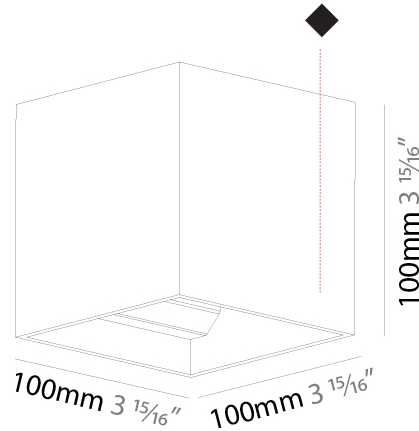

PROJECT
TYPE
SPECIFIER
QUANTITY
DATE

DICE SURFACE

A33252- : A33252-30K-01

base number

1. To build a product code in our configurator select the specify button on the base model # product page
2. To build a manual product code on this datasheet choose from the options listed below in blue font and add the suffix to the base model #

GENERAL

Series: Dice
Partner: Prolicht
Division: Architectural
Installation: Surface
Product Type: Wall Surface
Mounting Location: Wall
Light Distribution: Direct / Indirect

PHYSICAL

Shape: Cube
Length (mm): 100
Length (in): 3 15/16
Width (mm): 100
Width (in): 3 15/16
Height (mm): 100
Height (in): 3 15/16
Weight (kg): 1.423
Weight (lbs): 3.14
Fixture Material: Aluminum

ELECTRICAL

Lamp Type: LED (Zhaga Standard)
Input Wattage (W): 7.7
Total Output Wattage (W): 7
Driver Included: Yes
Driver Location: Integrated
Driver Type: Constant Current
Driver Class: Class 2
Input Voltage (V): 120
Constant Current (MA): 350

LED

Number of LEDs: 1
Color Temperature (°K): 3000
Max. Delivered Lumen (lm): 230
CRI: >90 CRI
Lamp Life (hrs): 50000

OPTICAL

RATINGS AND CERTIFICATIONS

Certified By: Certified for North American Standards
IP rating: IP20