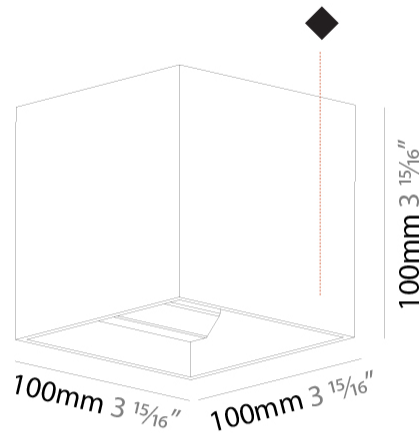

1. To build a product code in our configurator select the specify button on the base model # product page
2. To build a manual product code on this datasheet choose from the options listed below in blue font and add the suffix to the base model #

GENERAL

Series: Dice
Subseries: Dice
Partner: Prolicht
Division: Architectural
Installation: Surface
Product Type: Wall Surface
Mounting Location: Wall
Light Distribution: Direct / Indirect

PHYSICAL

Shape: Cube
Length (mm): 100
Length (in): 3 15/16
Height (mm): 100
Depth (mm): 100
Height (in): 3 15/16
Depth (in): 3 15/16
Weight (kg): 0.647
Weight (lbs): 1.423

Fixture Finish: [SSR / BKV / CWI / CRY / HAB / UFT / ITA / RUA / FTG / MYG / LOD / PUS / FRO / FUP / KIA / POP / BLS / SPG / MEY / GOH / CHC / COM / ABZ / JAG / OBR / MOS / ROR](#)
Fixture Material: Aluminum

ELECTRICAL

Lamp Type: LED (Zhaga Standard)
Input Wattage (W): 7.7
Total Output Wattage (W): 7
Dimming: Non-Dimmable
Driver Included: Yes
Driver Location: Integrated
Driver Type: Constant Current
Driver Class: Class 2
Input Voltage (V): 120
Constant Current (MA): 350
Upon Request: Remote: 0-10Vdc Dimming / Phase Dimming @120Vac only / Non-dimming 120/277Vac

LED

Color Temperature (°K): [2700 / 3000 / 3500 / 4000](#)
Max. Delivered Lumen (lm): 220 / 230 / 235 / 240
CRI: >90 CRI
Lamp Life (hrs): 50000

OPTICAL

RATINGS AND CERTIFICATIONS

Certified By: Certified for North American Standards
IP rating: IP20