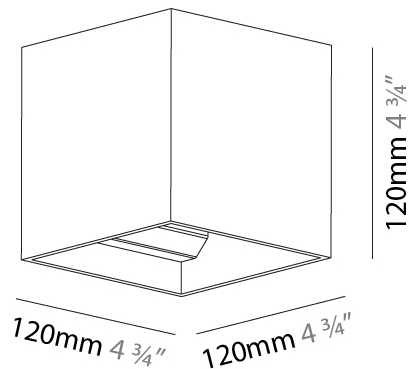

1. To build a product code in our configurator select the specify button on the base model # product page
2. To build a manual product code on this datasheet choose from the options listed below in blue font and add the suffix to the base model #

GENERAL

Series: Dice
Subseries: Dice
Partner: Prolicht
Division: Architectural
Installation: Surface
Product Type: Wall Surface
Mounting Location: Wall
Light Distribution: Direct / Indirect

PHYSICAL

Shape: Cube
Length (mm): 120
Length (in): 4 ¾
Height (mm): 120
Depth (mm): 120
Height (in): 4 ¾
Depth (in): 4 ¾
Weight (kg): 0.909
Weight (lbs): 2.0

Fixture Finish: [SSR / BKV / CWI / CRY / HAB / UFT / ITA / RUA / FTG / MYG / LOD / PUS / FRO / FUP / KIA / POP / BLS / SPG / MEY / GOH / CHC / COM / ABZ / JAG / OBR / MOS / ROR](#)
Fixture Material: Aluminum

ELECTRICAL

Lamp Type: LED (Zhaga Standard)
Input Wattage (W): 7.7
Total Output Wattage (W): 7
Dimming: Non-Dimmable
Driver Included: Yes
Driver Location: Integrated
Driver Type: Constant Current
Driver Class: Class 2
Input Voltage (V): 120
Constant Current (MA): 350
Upon Request: Remote: 0-10Vdc Dimming / Phase Dimming @120Vac only / Non-dimming 120/277Vac

LED

Color Temperature (°K): [2700 / 3000 / 3500 / 4000](#)
Max. Delivered Lumen (lm): 220 / 230 / 235 / 240
CRI: >90 CRI
Efficiency (%): 37
Lamp Life (hrs): 50000

OPTICAL

RATINGS AND CERTIFICATIONS

Certified By: Certified for North American Standards
IP rating: IP20