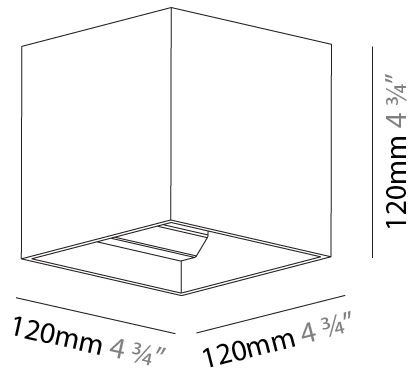

PROJECT
TYPE
SPECIFIER
QUANTITY
DATE

DICE SURFACE

A33255- : A33255-30K-15

base number

1. To build a product code in our configurator select the specify button on the base model # product page
2. To build a manual product code on this datasheet choose from the options listed below in blue font and add the suffix to the base model #

GENERAL

Series: Dice
Partner: Prolicht
Division: Architectural
Installation: Surface
Product Type: Wall Surface
Mounting Location: Wall
Light Distribution: Direct / Indirect

PHYSICAL

Shape: Cube
Length (mm): 120
Length (in): 4 3/4
Width (mm): 120
Width (in): 4 3/4
Extension (mm): 120
Extension (in): 4 3/4
Weight (kg): .909
Weight (lbs): 2.0
Fixture Material: Aluminum

ELECTRICAL

Lamp Type: LED (Zhaga Standard)
Input Wattage (W): 7.7
Total Output Wattage (W): 7
Dimming: Non-Dimmable
Driver Included: Yes
Driver Location: Integrated
Driver Type: Constant Current
Driver Class: Class 2
Input Voltage (V): 120
Constant Current (MA): 350

LED

Color Temperature (°K): 3000
Max. Delivered Lumen (lm): 230
CRI: >90 CRI
Efficiency (%): 37
Lamp Life (hrs): 50000

OPTICAL

RATINGS AND CERTIFICATIONS

Certified By: Certified for North American Standards
IP rating: IP20